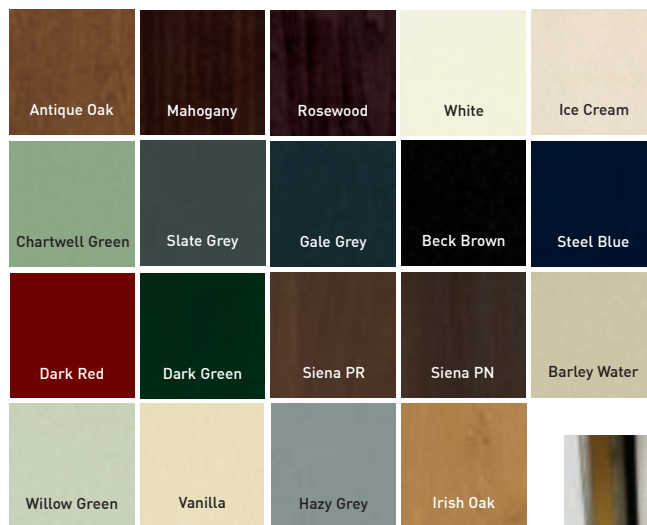

Open your mind to new possibilities

Express your own individual style with our range of colour and finish options. Select from a range of finishes including white, woodgrain or coloured.

The very highest levels of security are achieved through multiple locking points and a built in 'anti-jacking' system that ensures the door cannot be lifted off from the outside.