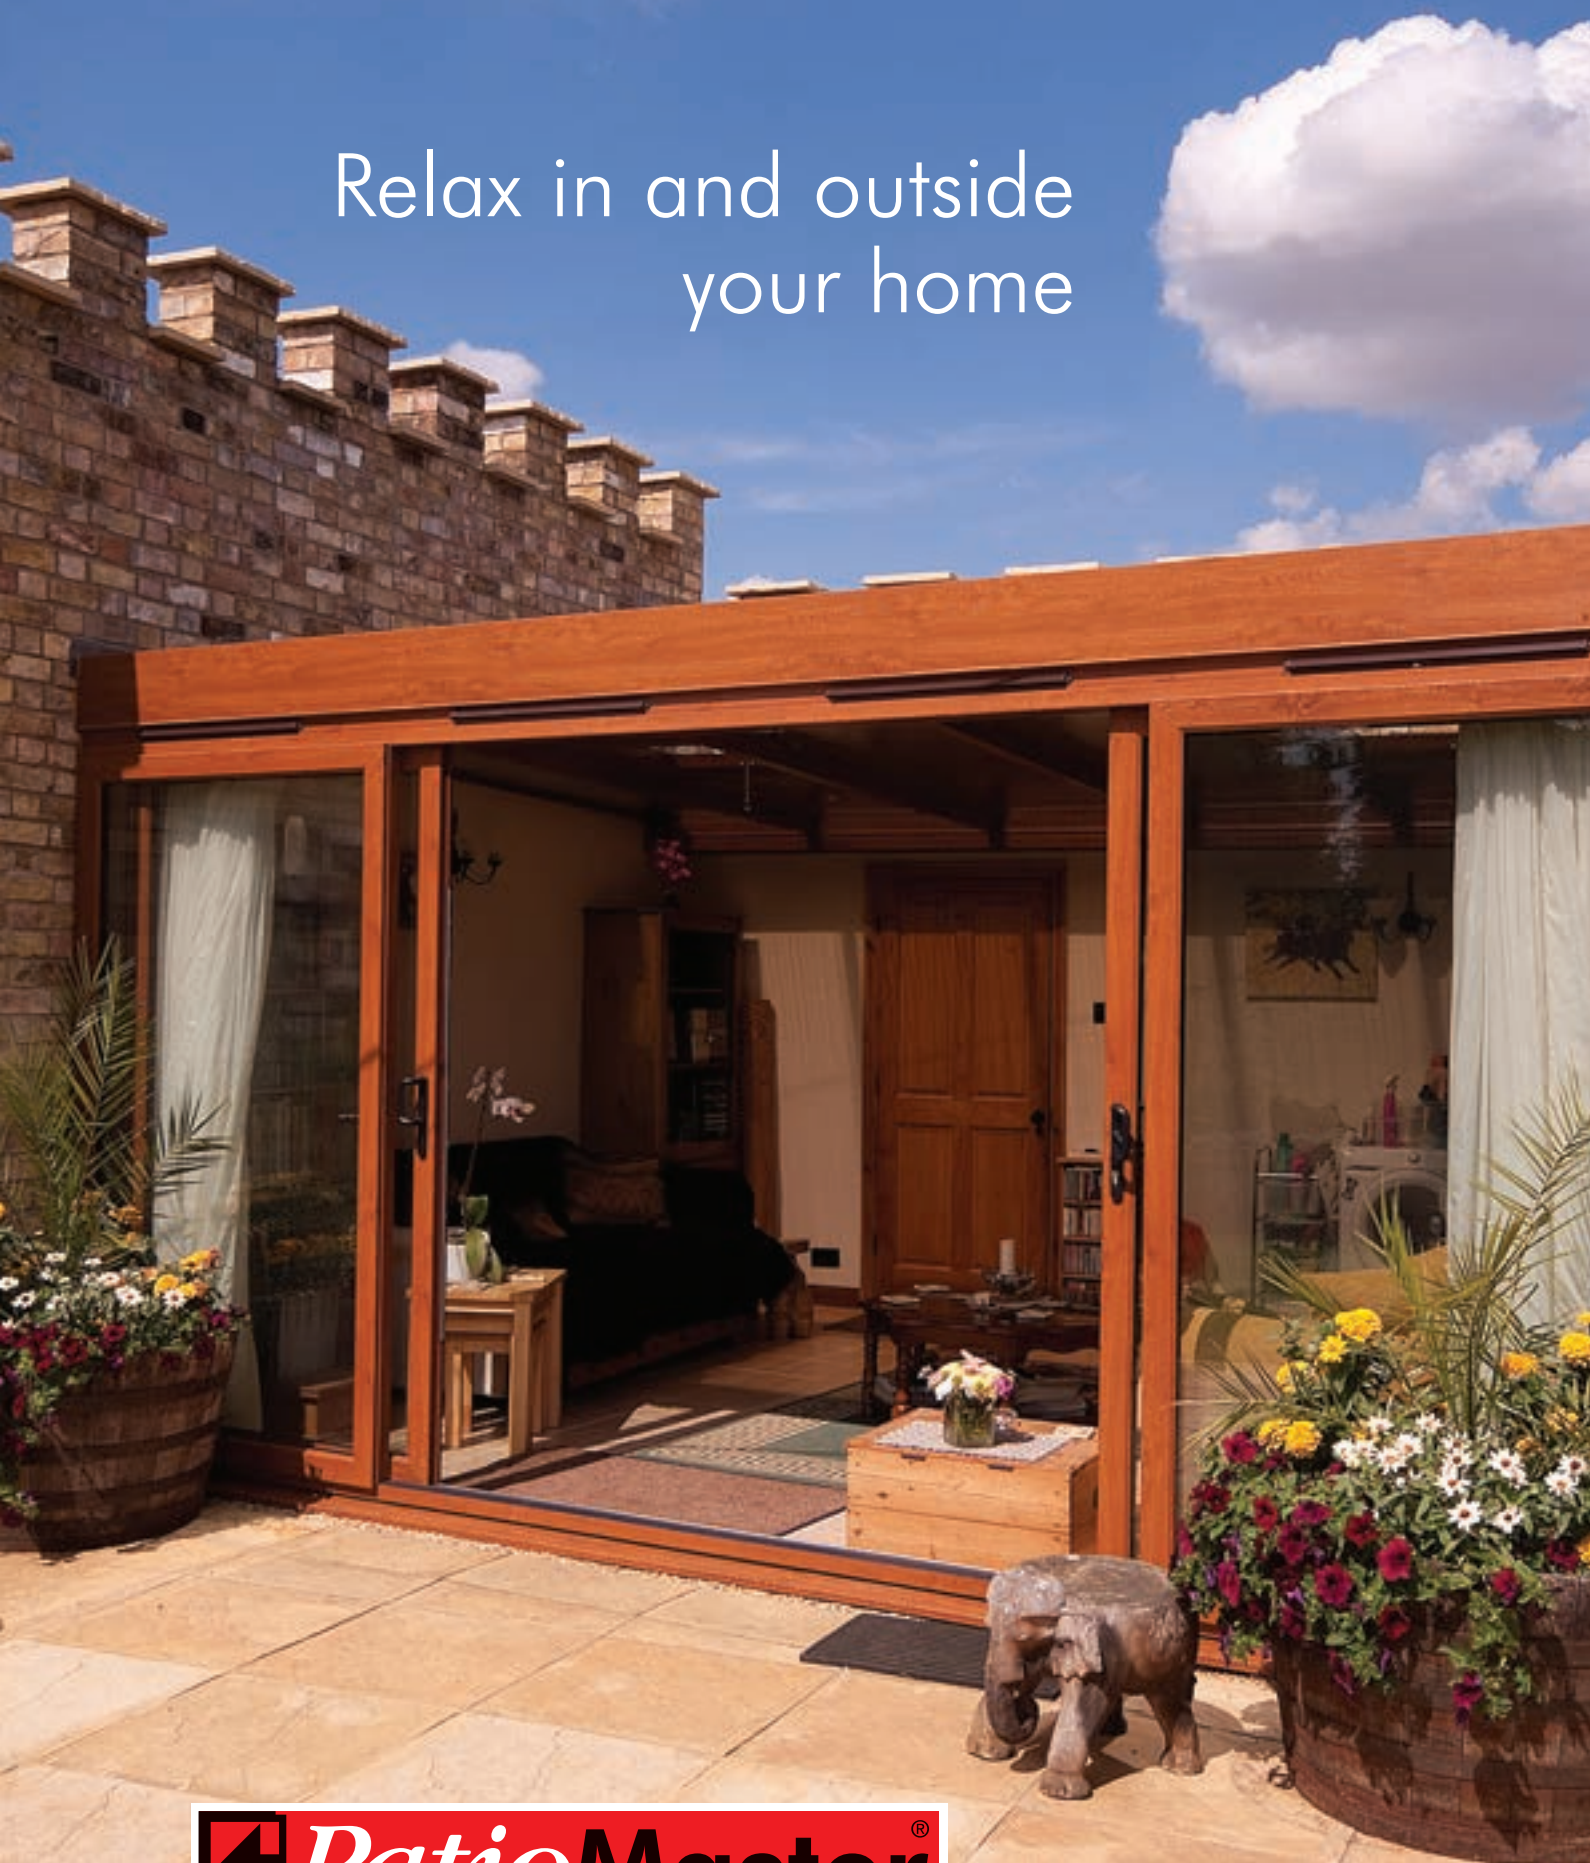

Relax in and outside
your home

 **PatioMaster**[®]

IN-LINE SLIDING PATIO DOOR

0808 178 3370
www.patiomaster.co.uk

Space and Light

Across the country thousands of people enjoy their homes more, thanks to PatioMaster patio doors. Our products create new possibilities. Use them as exterior doors to add light and air to your rooms, pool house or summerhouse; or as efficient interior room dividers to make the best use of your space.